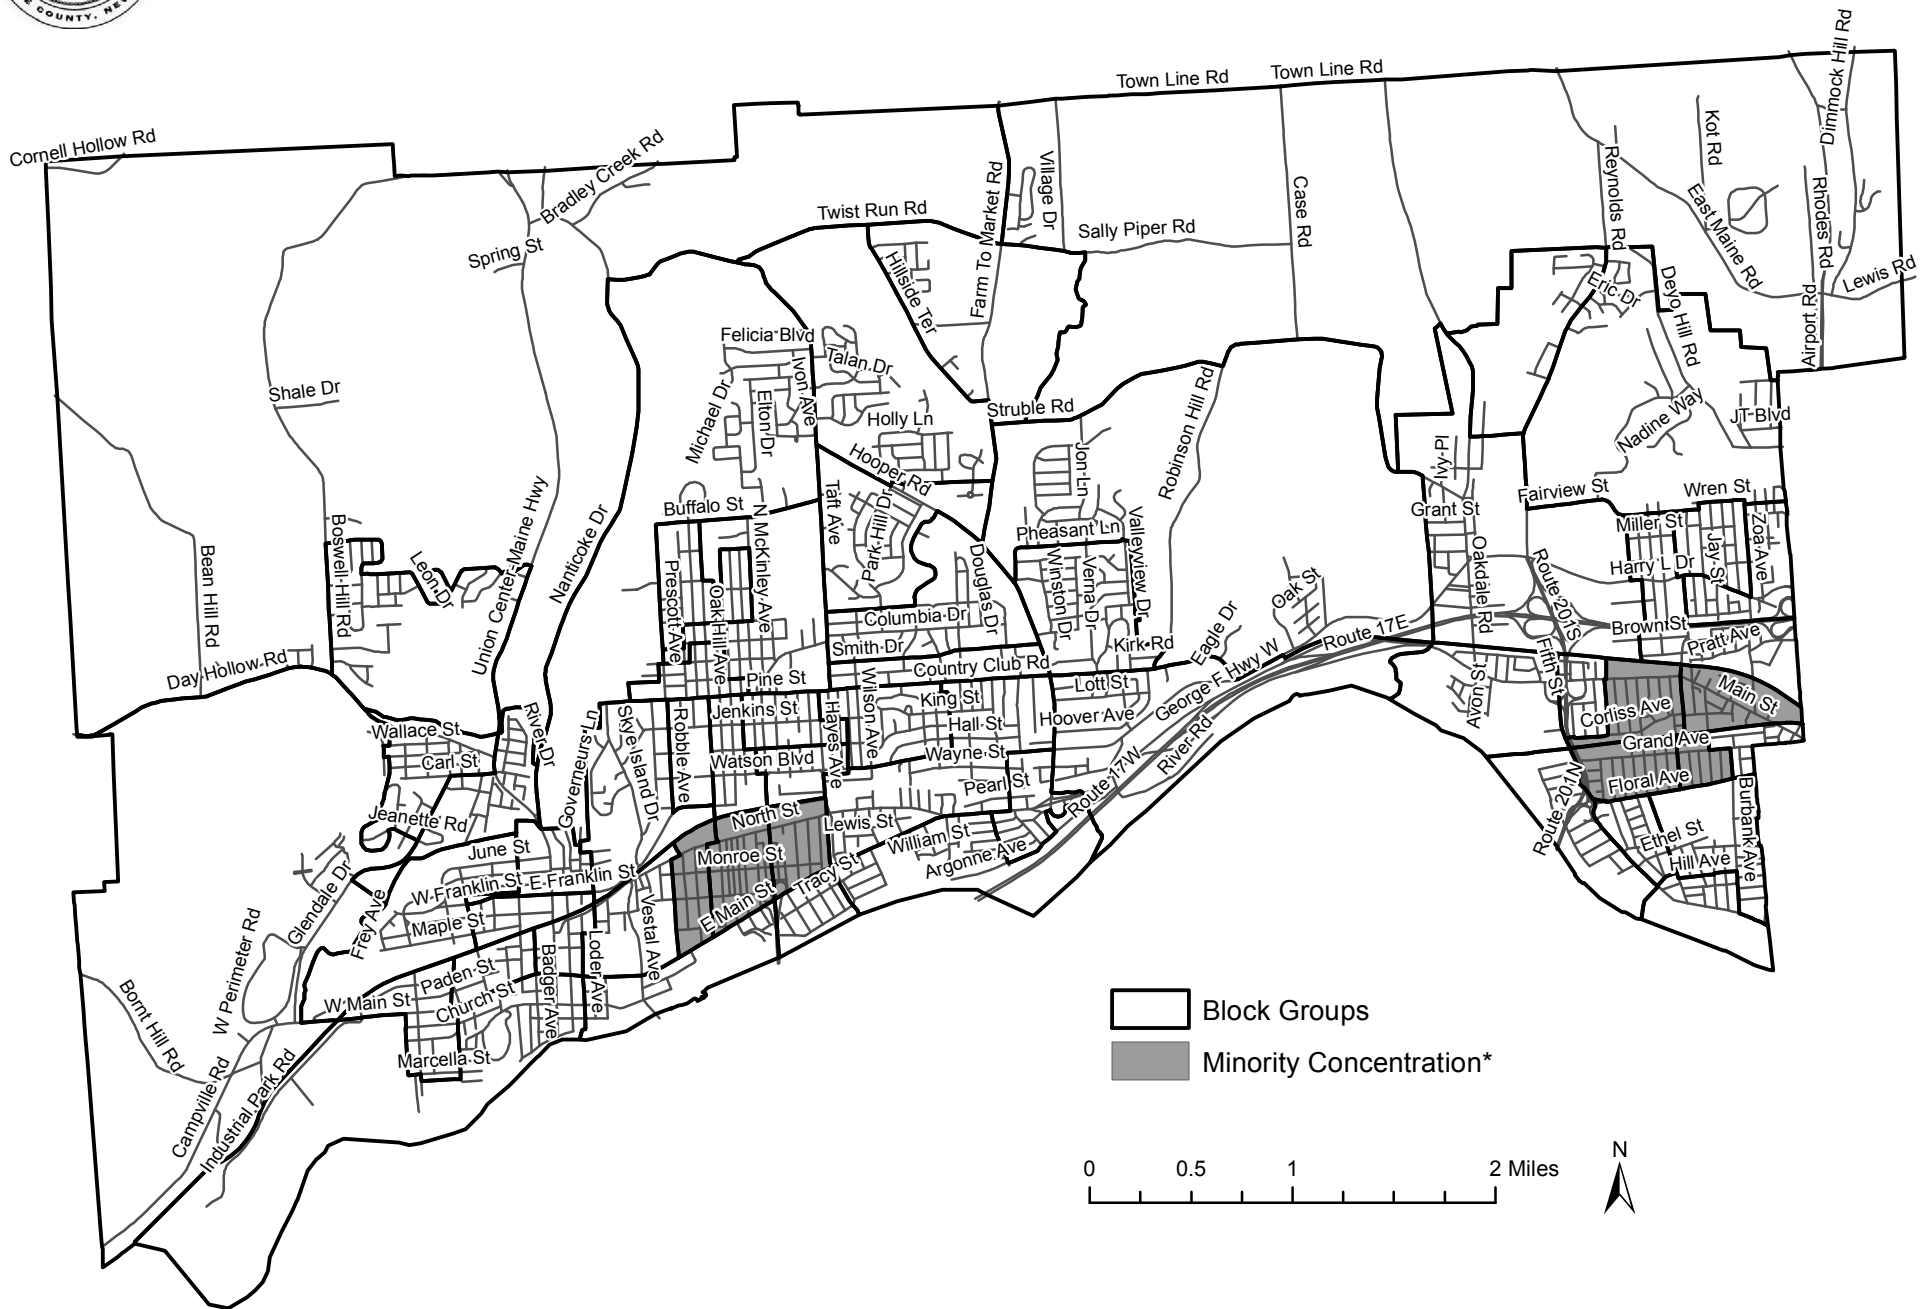

Concentration of Minorities Town of Union, NY

*using HUD definition of those areas that exceed the town wide minority percentage of 12.7%